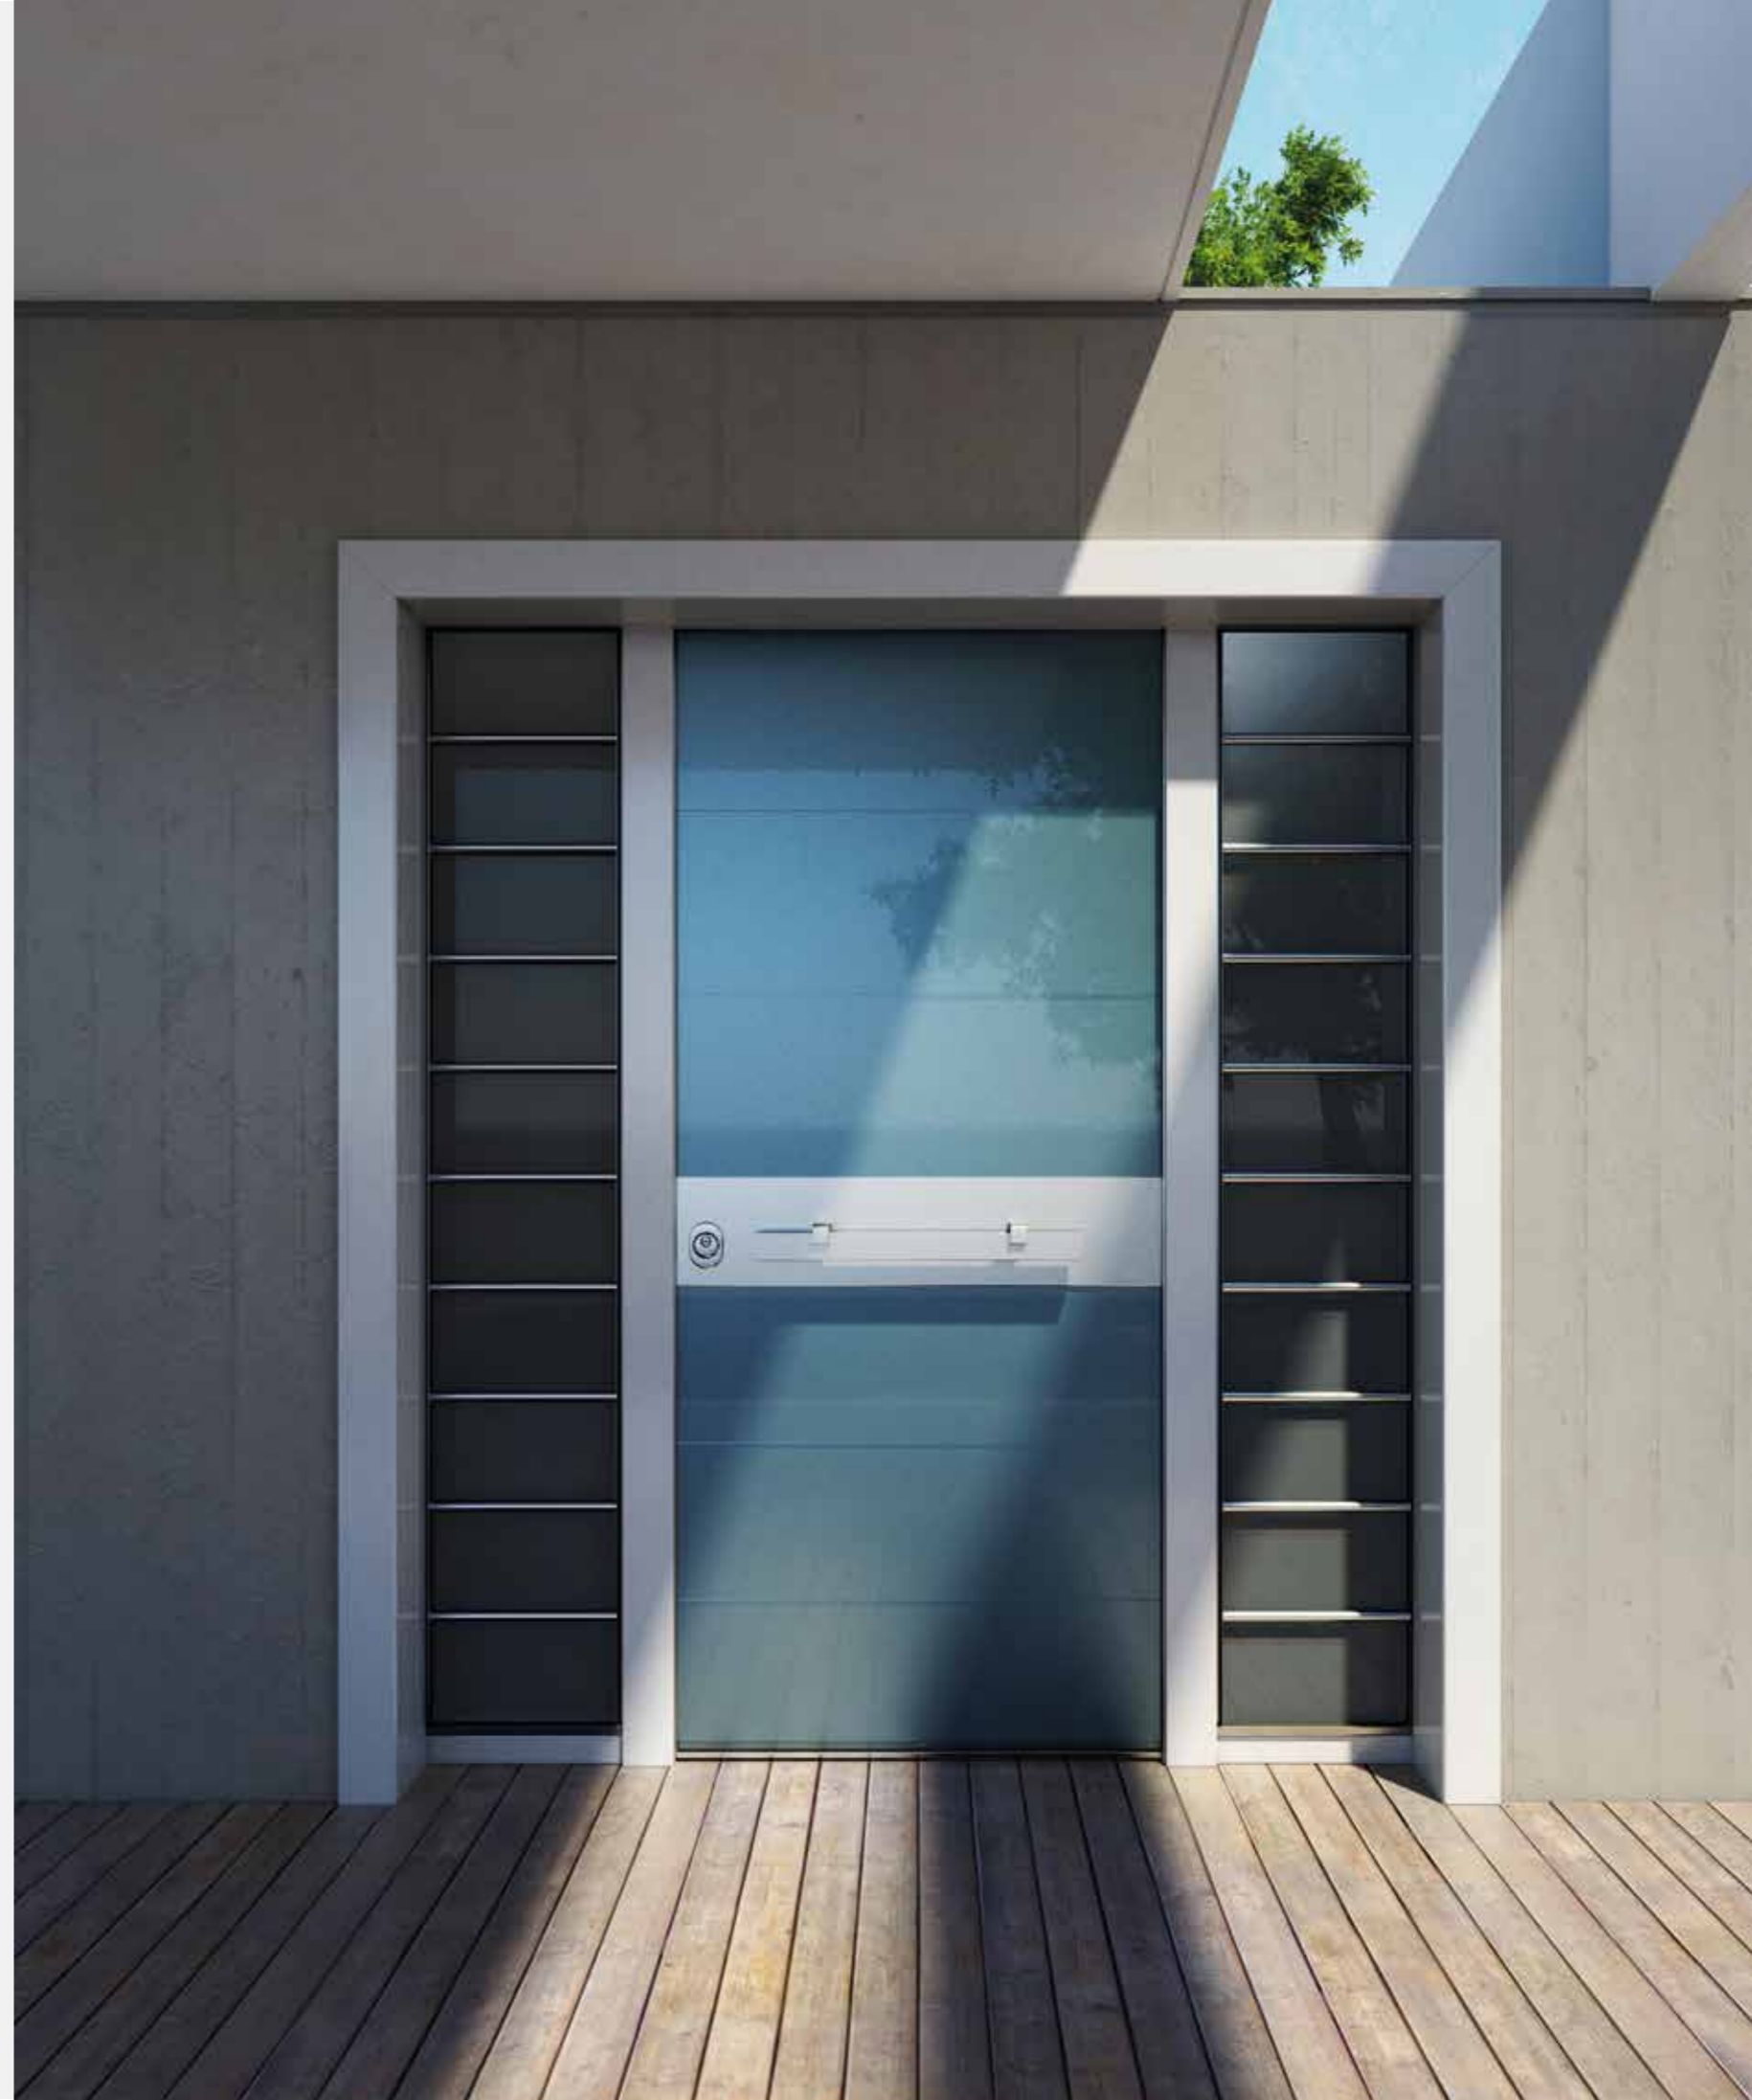

Γυάλινες Glass

Επενδύσεις • Panels

24

GR

Γυαλί, το πλέον χρησιμοποιούμενο υλικό στον αρχιτεκτονικό σχεδιασμό, εφαρμόζεται ως επένδυση της πόρτας. Εφαρμόζοντας τη γυάλινη επένδυση στην πόρτα σας απολαμβάνετε την παρατεταμένη γοητεία του γυαλιού. Διαθέσιμο σε διάφορες συνθέσεις και σχέδια, σε διάφορα χρώματα βαφής RAL και κεραμικής βαφής, ανάλογα με τον τύπο πόρτας.

EN

Glass, the most widely used material in architectural design, is used also as a door panel. Having a glass panel in your door, you enjoy the charm of it. Available in various designs, in a variety of RAL colors and ceramic paint, depending the type of your door.

Υψηλή αντοχή σε πολύωρη έκθεση στον ήλιο
High resistance to long sun exposure

Υψηλή αντοχή σε ακραίες καιρικές συνθήκες
High resistance to extreme weather conditions

Υψηλή αντοχή σε νερό / υγρασία
High resistance to water / moisture