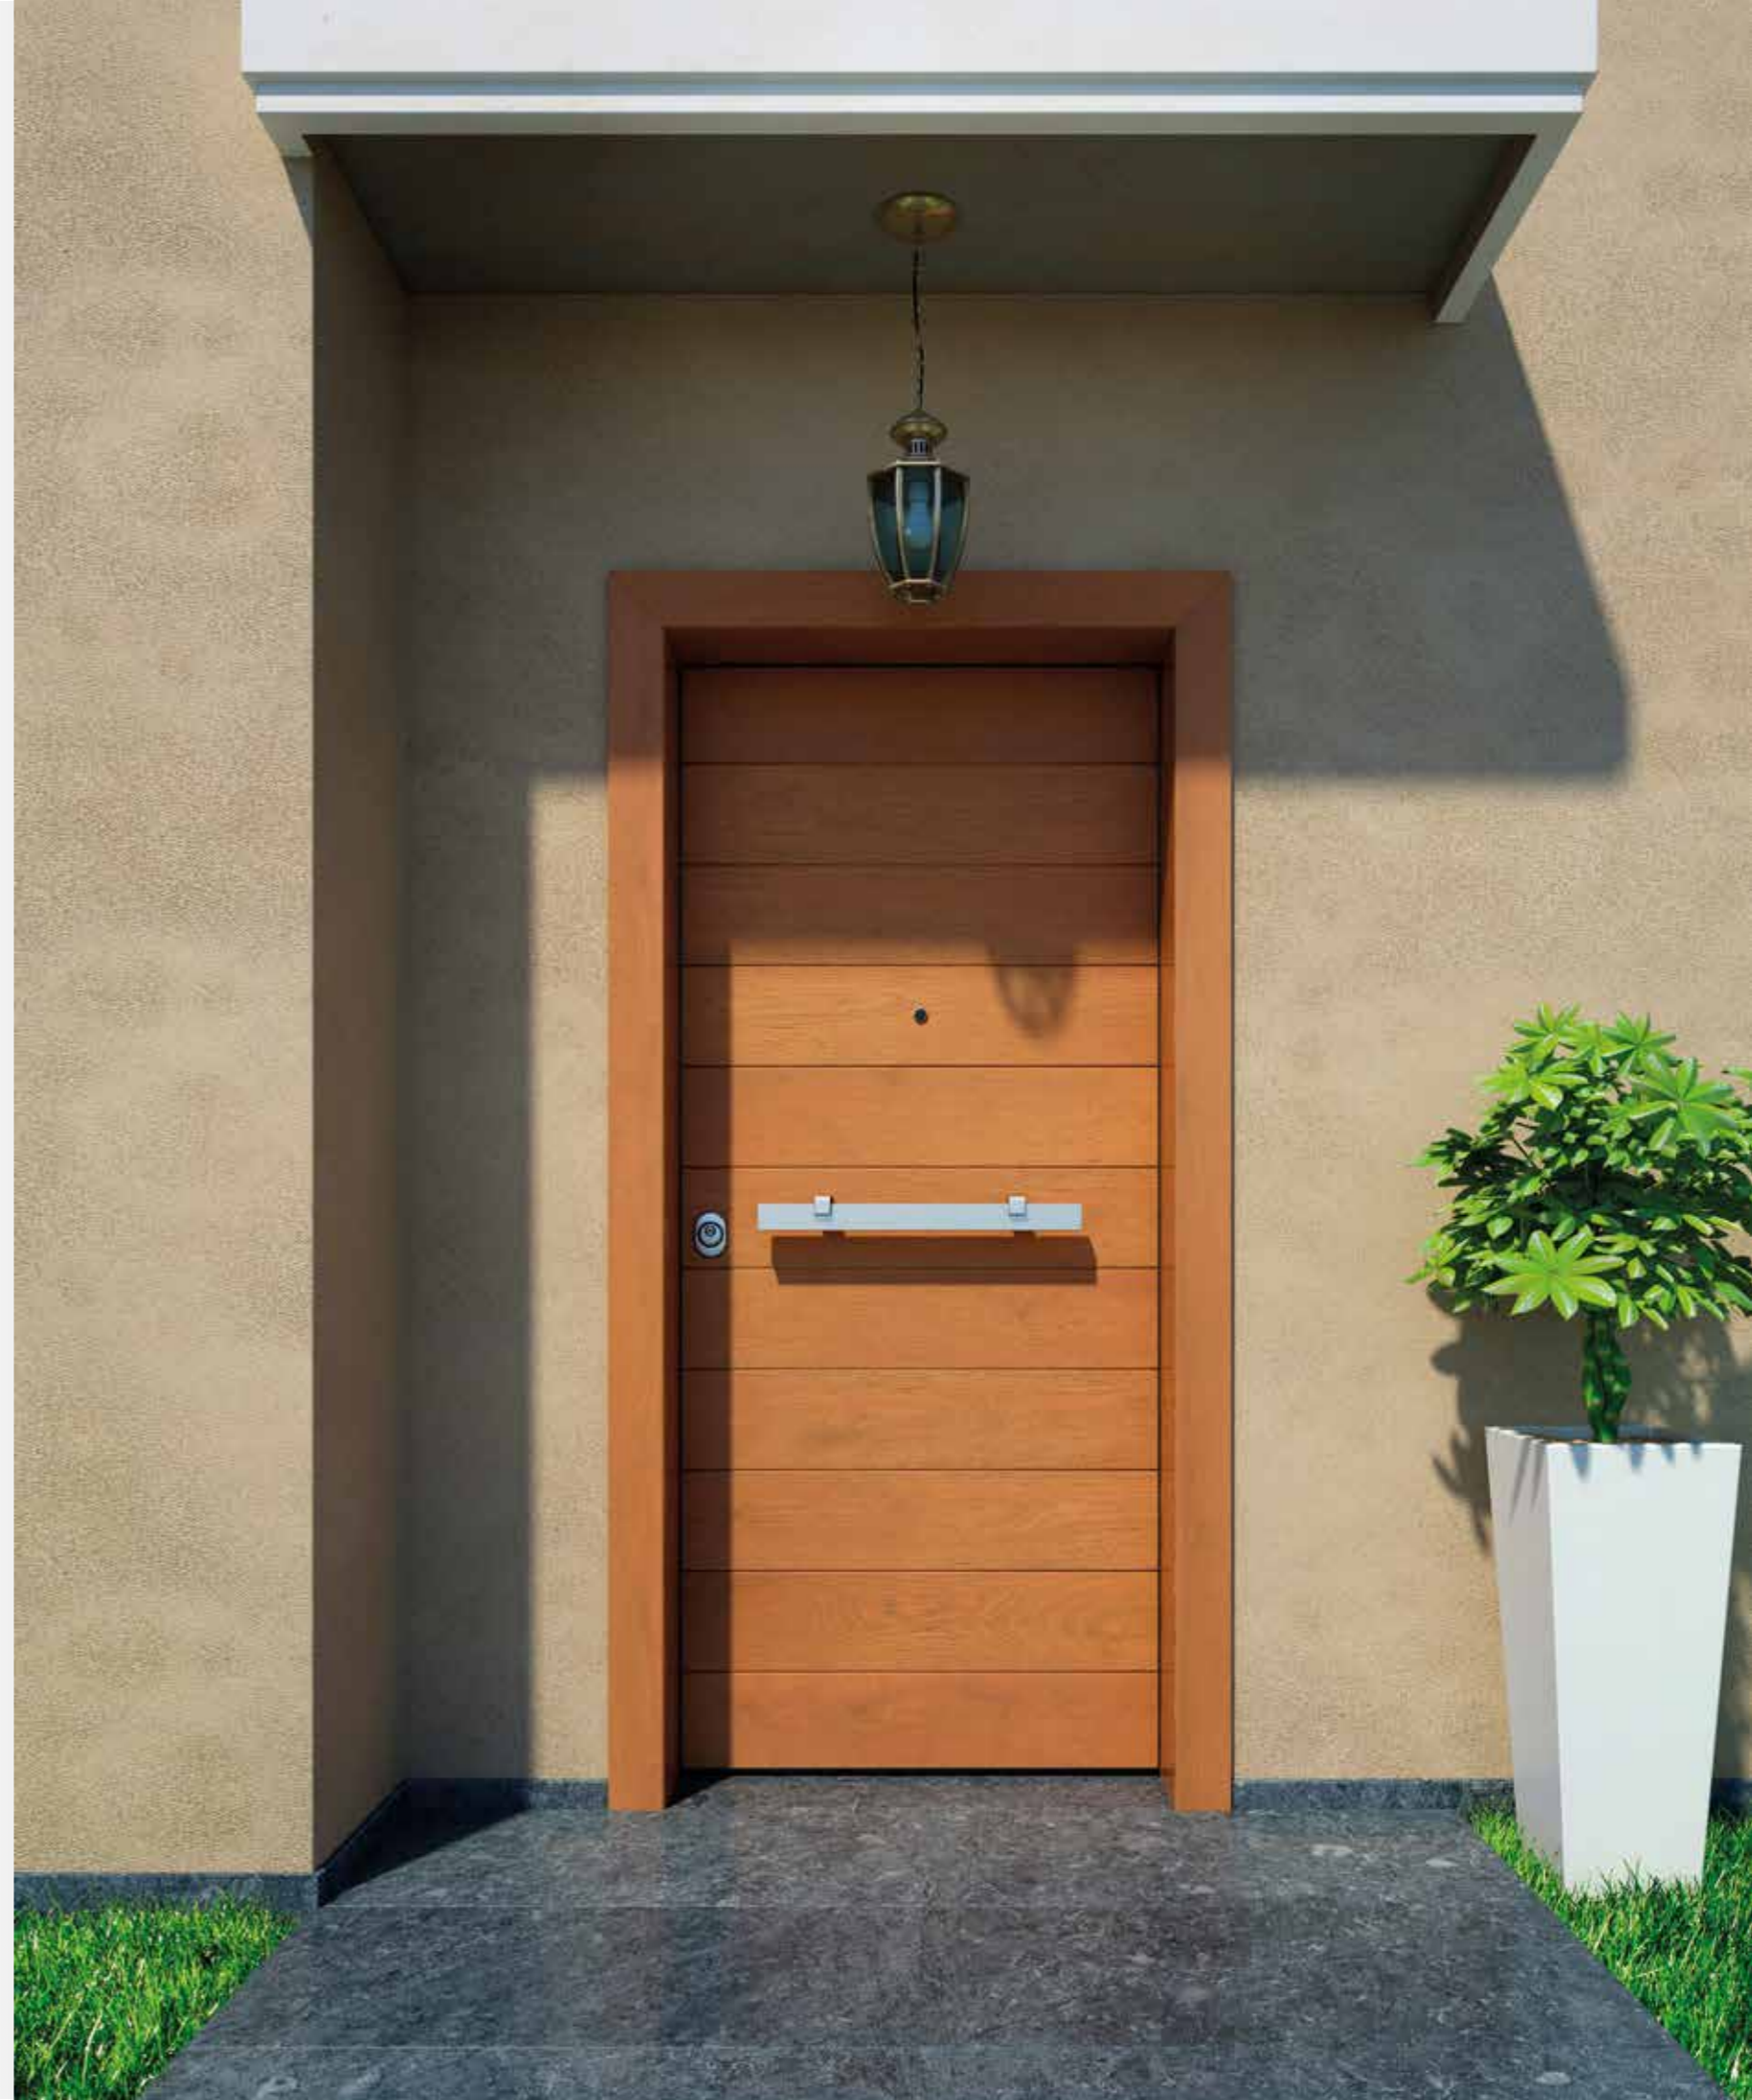

Αλουμινίου

Aluminium

Επενδύσεις • Panels

26

GR

Ακόμα και σε δύσκολες συνθήκες περιβάλλοντος μπορείτε να συνδυάσετε πολυτέλεια και αισθητική με την ανάγκη για προστασία. Η επένδυση αλουμινίου με αποχρώσεις ξύλου ή RAL, θα αντέξει στις δύσκολες συνθήκες αλλά ταυτόχρονα θα δώσει στο χώρο σας την απαραίτητη καλαισθησία.

EN

For demanding environmental conditions, you may combine luxury and aesthetics with your protection needs. Aluminium Panels in wood or RAL colors will provide endurance against environmental factors while it will offer elegance to your home aesthetic.

Wood Imitation

All RAL Colors

White

Υψηλή αντοχή σε πολύωρη έκθεση στον ήλιο
High resistance to long sun exposure

Υψηλή αντοχή σε ακραίες καιρικές συνθήκες
High resistance to extreme weather conditions

Υψηλή αντοχή σε νερό / υγρασία
High resistance to water / moisture